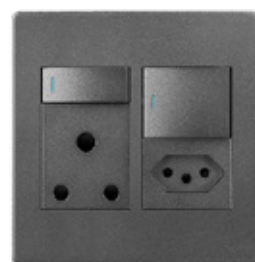

DECO RANGE

by
synerji
ELECTRICAL

DECO RANGE SOCKETS & SWITCHES

INTRODUCTION

Discover the elegance of the Synerji Deco Range of Sockets and Switches – where modern design meets everyday functionality. Crafted for the upmarket space, this collection features premium finishes including sophisticated Matt Grey, striking Graphite, timeless Matte Black, and classic White. Each piece is designed to complement contemporary interiors, adding a touch of style and refinement while delivering reliable performance.

DECO RANGE

4X4 RSA SINGLE 1 X 3 PIN EURO SOCKET

SYSSO4X4SEU1DMB
Colour: Matt Black

Size: 126mm x 126mm

Amp: 16A

Voltage: 250V

Switch Form: Button Switch

Plate Material: PC

Backside Material: PC

Contact Material: Copper

Colours available in:

White, Matt Black, Matt Grey
and Graphite

SYSSO4X4SEU1DG
Colour: Graphite

SYSSO4X4SEU1DW
Colour: White

SYSSO4X4SEU1DMG
Colour: Matt Grey

NB - Must be installed by a qualified electrician