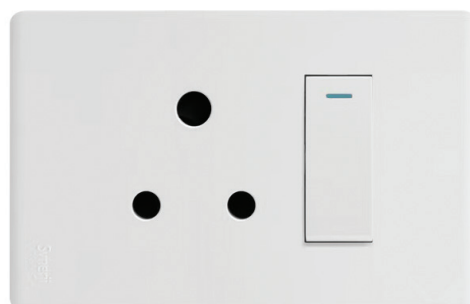

DECO RANGE

by
synerji
ELECTRICAL

DECO COMPLETE RANGE

INTRODUCTION

Discover the Synerji Deco Complete Range – a refined collection of sockets and switches designed for modern interiors. Combining sleek design with dependable functionality, the range is available in Matte Black and Classic White, making it ideal for both residential and commercial spaces. Each component is engineered for durability, everyday convenience, and a clean, contemporary finish.

DECO RANGE

4X2 RSA SINGLE SOCKET

Product Size: 126mm x 80mm

Input Voltage: 250VAC

Current: 16A

Rated Power: 4000W

Frequency: 50/60hz

Plate Material: PC

Fire Rating: FRLS

Installation: Wall / Surface mounted

Electric Contact Materials: Copper

Wiring: Screw Locking

Installation Screws: 4 x 25mm screw

Colours: Matt Black & White

NOT
MODULAR

SYSSO4X2SGLDCMB

Colour: Matt Black

SYSSO4X2SGLDCMW

Colour: White

NB - Must be installed by a qualified electrician