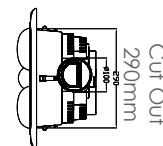

4 IN 1 BATHROOM HEATER

SYHF02

Fan Wattage: 30W

Material: PC/Metal/PP

Input Voltage: 220V-240V 50HZ

Light Power: 1x R80 12W Max

Heating Power: 4x 275W Max

IP Rating: IP44

Colour: White

Cut out: 290mm (w) x 290mm (h)

DIMENSIONS

NB - MUST BE INSTALLED BY A QUALIFIED ELECTRICIAN.