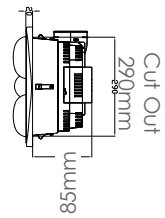

4 IN 1 BATHROOM HEATER

SYHF02

Fan Wattage: 30W

Material: PC/Metal/PP

Input Voltage: 220V-240V 50HZ

Light Power: 1x R80 12W Max

Heating Power: 4x 275W Max

IP Rating: IP44

Colour: White

Cut out: 290mm (w) x 290mm (h)

DIMENSIONS

NB - MUST BE INSTALLED BY A QUALIFIED ELECTRICIAN.