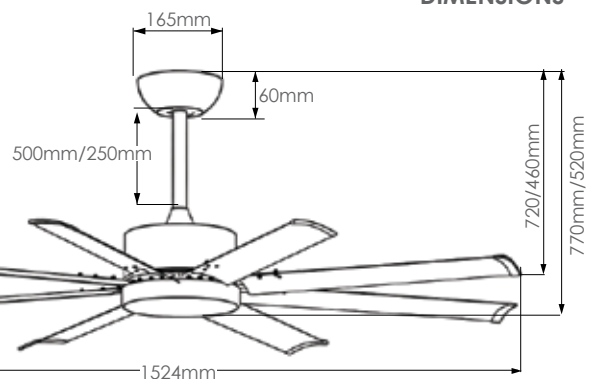

DIMENSIONS

Warranty: Only for mechanical parts,
not for Blades/Remote/LED's

NB - MUST BE INSTALLED BY A QUALIFIED ELECTRICIAN