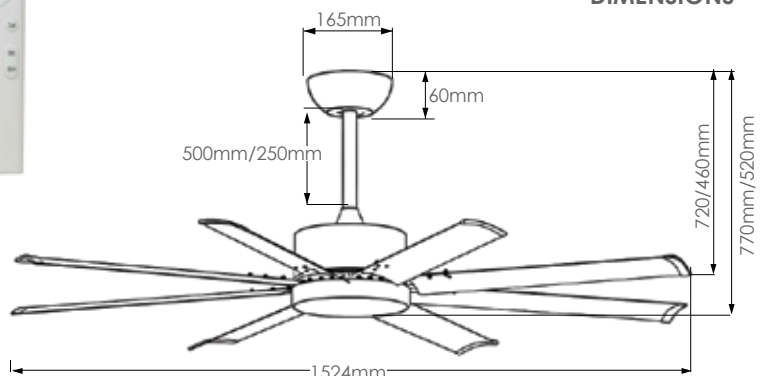

DIMENSIONS

Warranty: Only for mechanical parts,
not for Blades/Remote/LED's

NB - MUST BE INSTALLED BY A QUALIFIED ELECTRICIAN