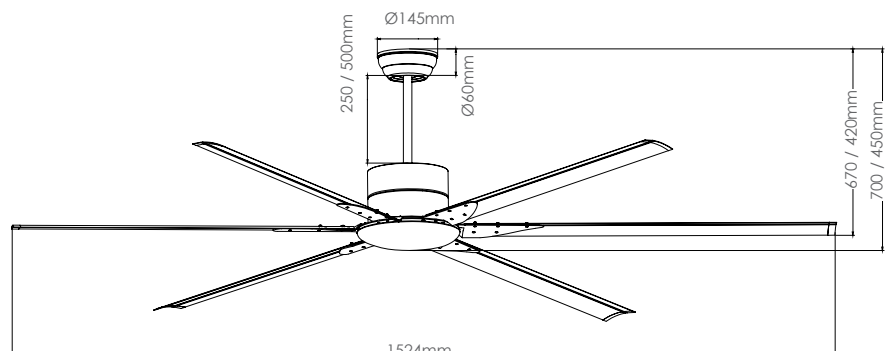

NB - MUST BE INSTALLED BY A QUALIFIED ELECTRICIAN