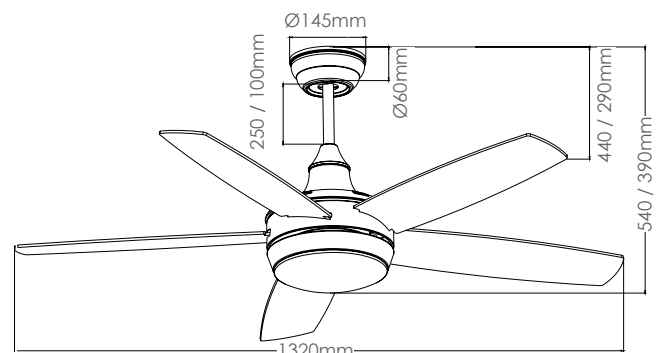

DIMENSIONS

NB - MUST BE INSTALLED BY A QUALIFIED ELECTRICIAN