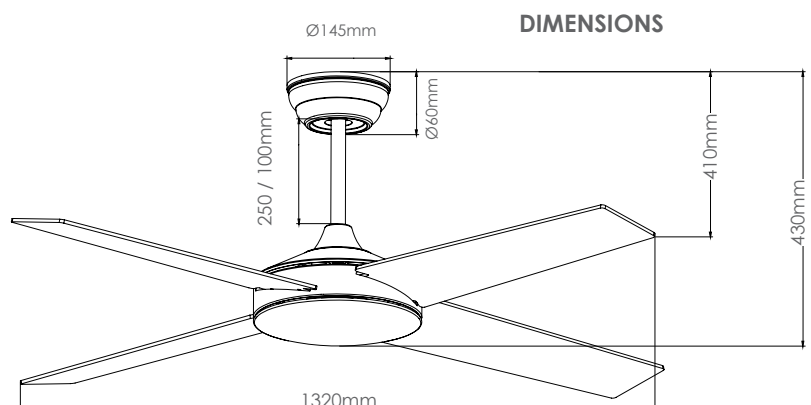

COMPLETE FAN RANGE

Designed for comfort, built for cool!

by
synerji
ELECTRICAL

LED CEILING FANS

INTRODUCTION

The 52" 4-Blade Ceiling Fan is a modern, understated cooling solution finished in white, black, or dark wood to complement a wide range of interiors. Designed with a durable plastic-and-metal construction, it delivers smooth, efficient airflow with six adjustable speed settings for personalised comfort. Supplied with a remote for effortless control, this fan offers a sleek, light-free design that enhances contemporary living and working spaces.

52" 4 BLADE - BRUSHED NICKEL | SILVER

SYF4BBNS

Speed: 6 Speed Settings

Blades: 4 Plywood Blades

Material: Metal & Plastic

Input Voltage: 220V-240V

Power: 30W

RPM: 210 Max

Light Source: Without Light Source

Colour: Brushed Nickel Body &

Silver Blades

Remote Control: Included

NB - MUST BE INSTALLED BY A QUALIFIED ELECTRICIAN