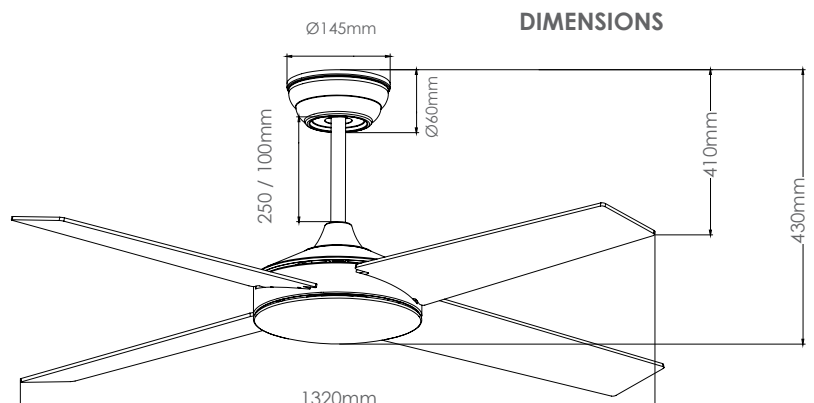

COMPLETE FAN RANGE

Designed for comfort, built for cool!

by
synerji
ELECTRICAL

LED CEILING FANS

INTRODUCTION

The 52" 4-Blade Ceiling Fan is a modern, understated cooling solution finished in white, black, or dark wood to complement a wide range of interiors. Designed with a durable plastic-and-metal construction, it delivers smooth, efficient airflow with six adjustable speed settings for personalised comfort. Supplied with a remote for effortless control, this fan offers a sleek, light-free design that enhances contemporary living and working spaces.

CEILING FANS

52" 4 BLADE - BLACK

SYF4BBL

Speed: 6 Speed Settings

Blades: 4 Plywood Blades

Material: Metal & Plastic

Input Voltage: 220V-240V

Power: 30W

RPM: 210 Max

Light Source: Without Light Source

Colour: Black Body &

Black Blades

Remote Control: Included

NB - MUST BE INSTALLED BY A QUALIFIED ELECTRICIAN