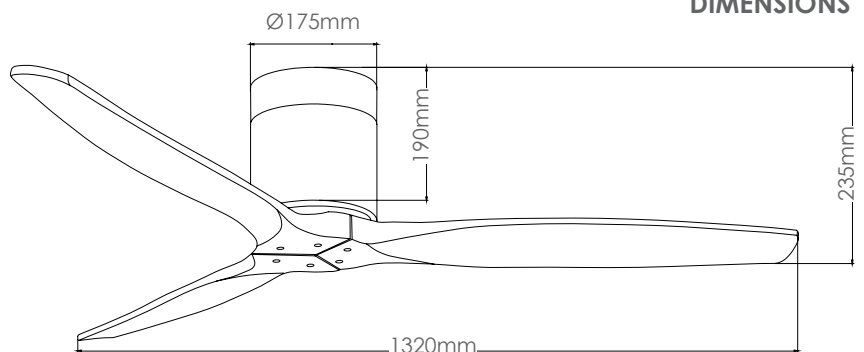

RPM: 185 Max

Material: Plastic + Metal

Light Source: Without Light Source

Colour: White Body

& White Blades

Remote Control: Included

DIMENSIONS

NB - MUST BE INSTALLED BY A QUALIFIED ELECTRICIAN