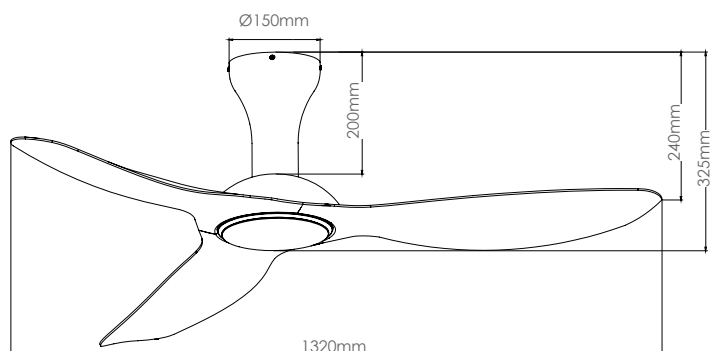

Input Voltage: 220-240V

Power: 27W

RPM: 180 Max

Light Source: 24W Integrated LED

Colour: White Body & White Blades

Dimmable: Yes

Remote Control: Included

DIMENSIONS