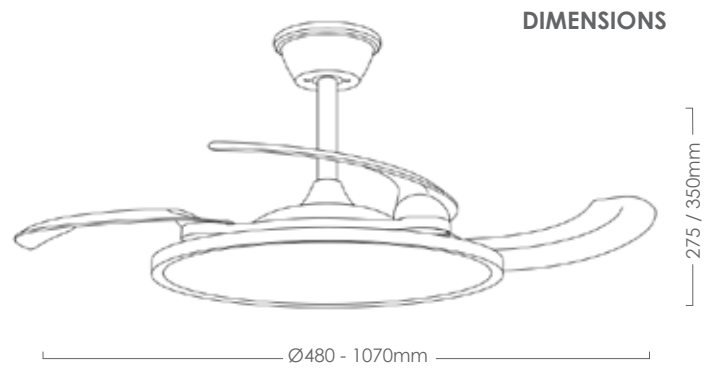

NB - MUST BE INSTALLED BY A QUALIFIED ELECTRICIAN