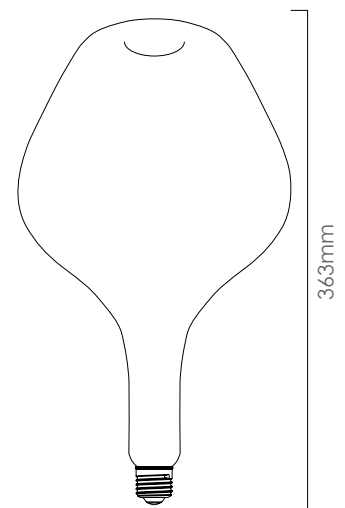

**Beam angle:** 360°

**LS:** 15000 hrs

**PF:** 0.75

**CRI (Ra):** >80

**Colour:** Amber

**Dimmable:** Yes

**Operating Temperature:** -20°C~40°C

### DIMENSIONS

Ø215mm

**NB - MUST BE INSTALLED BY A QUALIFIED ELECTRICIAN.**