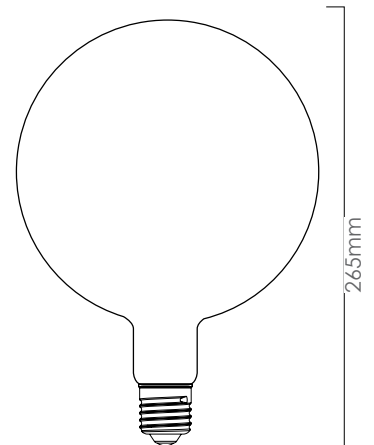

Beam angle: 360°

LS: 15000 hrs

PF: 0.75

CRI (Ra): >80

Colour: Amber

Dimmable: Yes

Operating Temperature: -20°C~40°C

DIMENSIONS

Ø200mm

NB - MUST BE INSTALLED BY A QUALIFIED ELECTRICIAN.