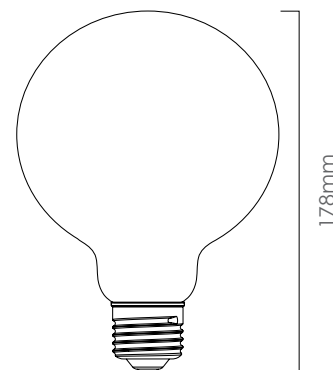

DECO WIRE LAMP G125 1.5W NON-DIMMABLE

SYFDW004AMES WW- 2100K

Wattage: 1.5W

Base Type: E27

Lumens: 40 lm

Lumen Efficacy: 26.7 lm/W

Voltage: 220–240V ~ 50–60Hz

Beam angle: 200°

LS: 15000 hrs

PF: 0.3

CRI (Ra): >60

Colour: Amber

Dimmable: Non-Dimmable

Operating Temperature: -20°C~40°C

DIMENSIONS

Ø125mm