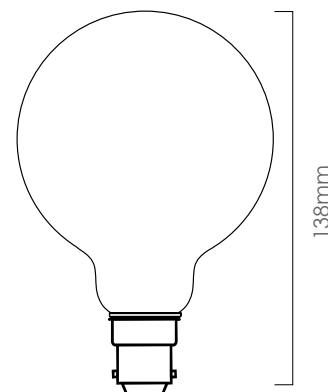

DECO WIRE LAMP G095 NON-DIMMABLE

SYFDW003AMES WW - 2100K

SYFDW003AMBC WW - 2100K

Wattage: 1.5W

Base Type: E27 & B22

Lumens: 40 lm

Lumen Efficacy: 26.7 lm/W

Voltage: 220–240V ~ 50–60Hz

Beam angle: 200°

LS: 15000 hrs

PF: 0.3

CRI (Ra): >60

Colour: Amber

Dimmable: Non-Dimmable

Operating Temperature: -20°C~40°C

DIMENSIONS

Ø95mm

NB - MUST BE INSTALLED BY A QUALIFIED ELECTRICIAN.