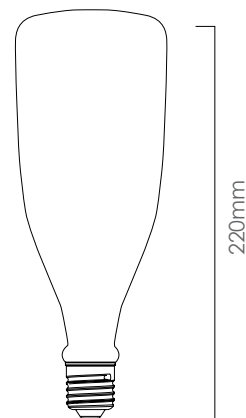

DECO WIRE BOTTLE LAMP 1.5W.

SYFDW002AMES WW- 2100K

Wattage: 1.5W

Base Type: E27

Lumens: 30 lm

Lumen Efficacy: 20 lm/W

Voltage: 220–240V ~ 50–60Hz

Beam angle: 200°

LS: 15000 hrs

PF: 0.3

CRI (Ra): >60

Colour: Amber

Dimmable: Yes

Operating Temperature: -20°C~40°C

DIMENSIONS

Ø80mm