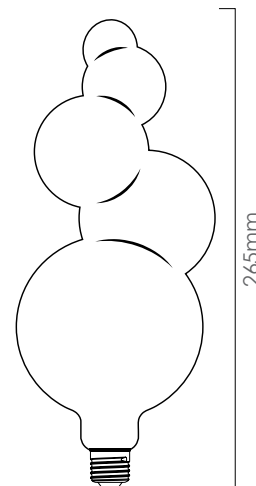

DECO 4W LAMP DIMMABLE SMOKEY

SYFD009SMES WW- 2100K

Wattage: 4W

Base Type: E27

Lumens: 440 lm

Lumen Efficacy: 110 lm/W

Voltage: 220–240V ~ 50–60Hz

Beam angle: 200°

LS: 15000 hrs

PF: 0.75

CRI (Ra): >80

Colour: Smokey

Dimmable: Yes

Operating Temperature: -20°C~40°C

DIMENSIONS

Ø200mm