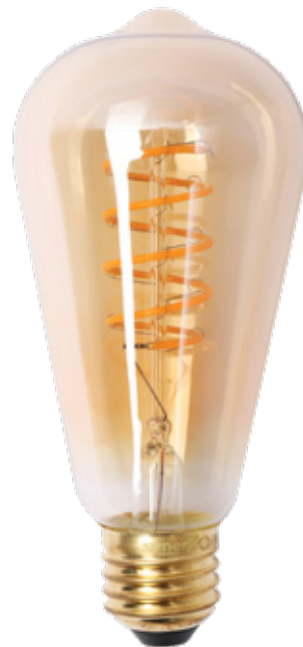

DECO FILAMENT LAMPS

by
synerji
ELECTRICAL

LED DECO FILAMENT LAMPS

INTRODUCTION

The Synerji Decorative Filament Lamp Collection combines timeless vintage style with the efficiency of modern LED technology. Available in Amber and Smokey finishes, these dimmable lamps emit a warm, inviting glow that enhances any setting with atmosphere and charm. Offering both beauty and long-lasting performance, they are the perfect choice for creating ambience in homes, restaurants, and hospitality spaces.

DECO 4W LAMP DIMMABLE AMBER

SYFD007AMES WW- 1800K

SYFD007AMBC WW- 1800K

Wattage: 4W

Base Type: E27 & B22

Lumens: 200 lm

Lumen Efficacy: 50 lm/W

Voltage: 220–240V ~ 50–60Hz

Beam angle: 360°

LS: 15000 hrs

PF: 0.75

CRI (Ra): >80

Colour: Amber

Dimmable: Yes

Operating Temperature: -20°C~40°C

DIMENSIONS