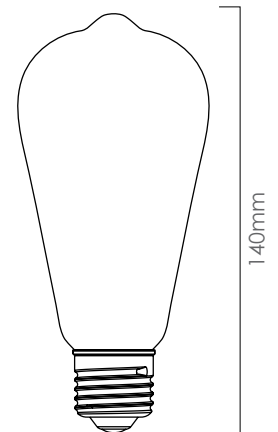

Beam angle: 360°

LS: 15000 hrs

PF: 0.75

CRI (Ra): >80

Colour: Amber

Dimmable: Yes

Operating Temperature: -20°C~40°C

DIMENSIONS

Ø64mm

NB - MUST BE INSTALLED BY A QUALIFIED ELECTRICIAN.