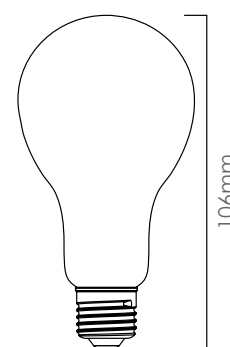

## DECO 3W LAMP DIMMABLE CLEAR

**SYFD006CLES** WW- 2100K

**Wattage:** 3W

**Base Type:** E27 & B22

**Lumens:** 150 lm

**Lumen Efficacy:** 50 lm/W

**Voltage:** 220–240V ~ 50–60Hz

**Beam angle:** 360°

### DIMENSIONS

Ø60mm

**NB - MUST BE INSTALLED BY A QUALIFIED ELECTRICIAN.**