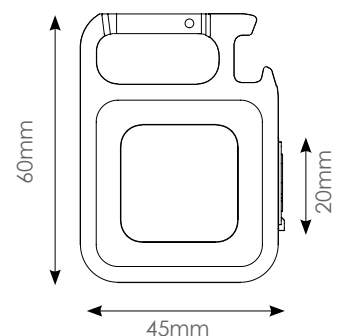

## LED PORTABLE MINI KEYCHAIN LIGHT

**SYRT6W**

**Wattage:** 6W

**Light Source:** Integrated COB LED

**Lumens:** 500 lm (Max)

**Material:** Aluminium alloy + plastic

**IP Rating:** IPX4

**Battery Type:**

### DIMENSIONS

RECHARGEABLE