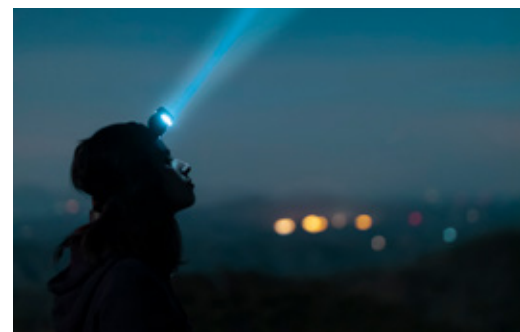

RECHARGEABLE SOLUTIONS

by
synerji
ELECTRICAL

RECHARGEABLE HEADLAMP

INTRODUCTION

The Synerji Headlamp range delivers practical, hands-free lighting for outdoor activities, nighttime work, and everyday adventures. Designed for comfort and durability, these headlamps provide a secure, adjustable fit for reliable wear in demanding conditions. With added visibility features for improved safety, they offer dependable illumination you can trust when it matters most.

RECHARGEABLE HEADLAMP - COB 5W LED + XPE LED 350 LM

SYRHLX

Wattage: 5W

Light Source: Integrated COB LED

Lumens: 350 lm (Max)

Material: Silica gel

Weight: 99g

Battery Type: Built-in Lithium-ion (Li-ion)

Capacity: 1200mAh

Battery Life: 2.5 – 8 hrs

Battery Cycles: 500

Charging Time: 2.5 hrs

Accessories:

1 × Head band, 1 × USB-C cable

Headband Circumference: 50cm

Charging Type: Type C

RECHARGEABLE