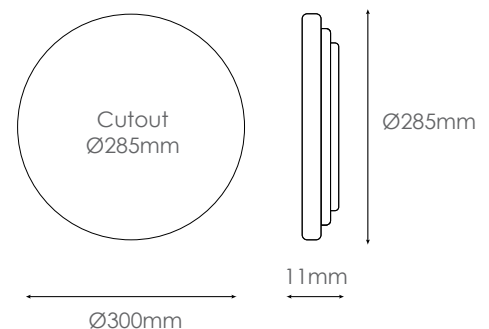

**Beam Angle:** 110°

**LS:** 25 000 hrs

**PF:** 0.5

**IP Rating:** IP20

**CRI (Ra):** >80

**Dimmable:** Non-dimmable

### DIMENSIONS

**NB - MUST BE INSTALLED BY A QUALIFIED ELECTRICIAN**