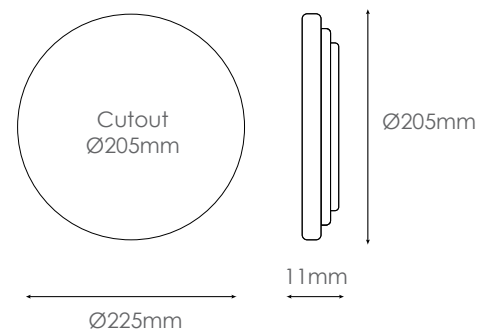

LED SLIM DOWNLIGHT 18W INTEGRATED

SYRDL18WW WW - 3000K

SYRDL18CW CW - 4000K

SYRDL18DL DL - 6500K

Wattage: 18W Integrated LED

Lumens: ±1440 lm

Lumen Efficacy: 80 lm/W

Voltage: 220–240V ~ 50 Hz

Beam Angle: 110°

LS: 25 000 hrs

PF: 0.5

IP Rating: IP20

CRI (Ra): >80

Dimmable: Non-dimmable

DIMENSIONS

NB - MUST BE INSTALLED BY A QUALIFIED ELECTRICIAN