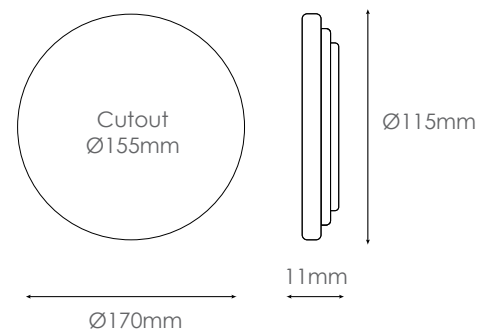

Beam Angle: 110°

LS: 25 000 hrs

PF: 0.5

IP Rating: IP20

CRI (Ra): >80

Dimmable: Non-dimmable

DIMENSIONS

NB - MUST BE INSTALLED BY A QUALIFIED ELECTRICIAN