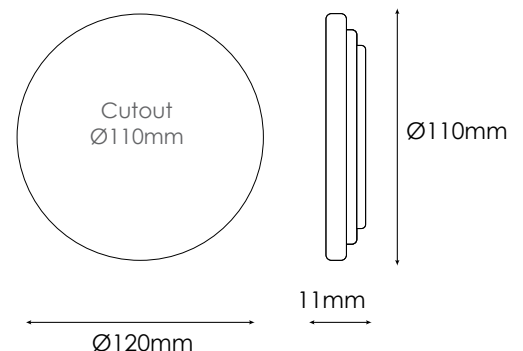

**Beam Angle:** 110°

**LS:** 25 000 hrs

**PF:** 0.5

**IP Rating:** IP20

**CRI (Ra):** >80

**Dimmable:** Non-dimmable

### DIMENSIONS

**NB - MUST BE INSTALLED BY A QUALIFIED ELECTRICIAN**