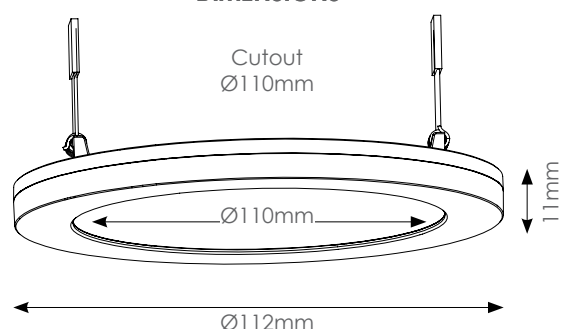

DOWNLIGHT FITTINGS

LED SUPER SLIM DOWNLIGHT

INTRODUCTION

The Synerji Super Slim LED Downlights combine exceptional light output with excellent transmittance in a sleek, modern design. Available in 6W, 12W, 18W, and 24W options, these versatile lights offer flexible installation choices including suspended, surface-mounted, and recessed applications. With their ultra-slim profile, they fit seamlessly into any workspace, delivering efficient, reliable illumination without compromising on style.

Beam Angle: 110°

LS: 25 000 hrs

PF: 0.5

IP Rating: IP20

CRI (Ra): >80

FLICKER FREE

recessed

surface mounted

DIMENSIONS

NB - MUST BE INSTALLED BY A QUALIFIED ELECTRICIAN