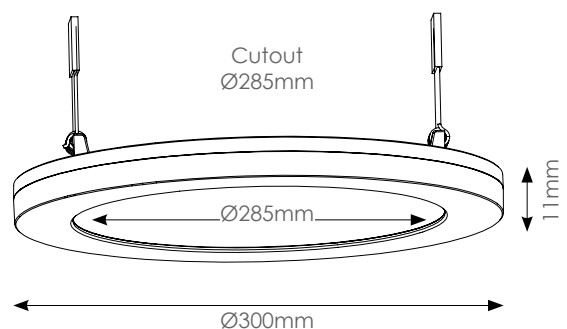

Beam Angle: 110°

LS: 25 000 hrs

PF: 0.5

IP Rating: IP20

CRI (Ra): >

**FLICKER
FREE**

recessed

surface mounted

DIMENSIONS

NB - MUST BE INSTALLED BY A QUALIFIED ELECTRICIAN