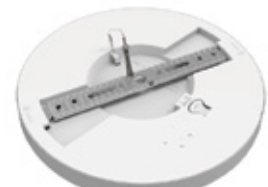

DOWNLIGHT FITTINGS

LED SUPER SLIM DOWNLIGHT

INTRODUCTION

The Synerji Super Slim LED Downlights combine exceptional light output with excellent transmittance in a sleek, modern design. Available in 6W, 12W, 18W, and 24W options, these versatile lights offer flexible installation choices including suspended, surface-mounted, and recessed applications. With their ultra-slim profile, they fit seamlessly into any workspace, delivering efficient, reliable illumination without compromising on style.

LED SUPER SLIM DOWNLIGHT 18W

SYRCL18W

Wattage: 18W Integrated LED

Lumens: 1440 lm

Lumen Efficacy: 80 lm/W

CCT Changeable:

4000K/5000K/6500K

Voltage: 220–240V ~ 50 Hz

Beam Angle: 110°

LS: 25 000 hrs

PF: 0.5

IP Rating: IP20

CRI (Ra): >80

FLICKER FREE

recessed

surface mounted