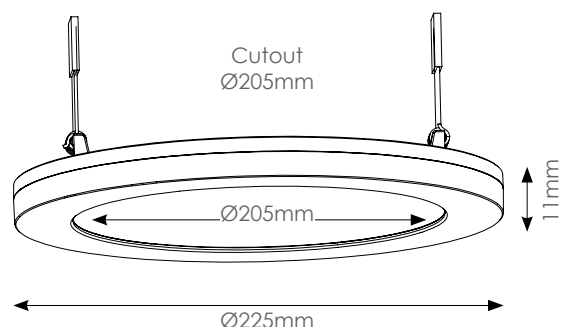

DOWNLIGHT FITTINGS

LED SUPER SLIM DOWNLIGHT

INTRODUCTION

The Synerji Super Slim LED Downlights combine exceptional light output with excellent transmittance in a sleek, modern design. Available in 6W, 12W, 18W, and 24W options, these versatile lights offer flexible installation choices including suspended, surface-mounted, and recessed applications. With their ultra-slim profile, they fit seamlessly into any workspace, delivering efficient, reliable illumination without compromising on style.

LED SUPER SLIM DOWNLIGHT 18W

SYRCL18W

Wattage: 18W Integrated LED

Lumens: 1440 lm

Lumen Efficacy: 80 lm/W

CCT Changeable:

4000K/5000K/6500K

Voltage: 220–240V ~ 50 Hz

Beam Angle: 110°

LS: 25 000 hrs

PF: 0.5

IP Rating: IP20

CRI (Ra): >80

FLICKER FREE

recessed

surface mounted

DIMENSIONS

NB - MUST BE INSTALLED BY A QUALIFIED ELECTRICIAN