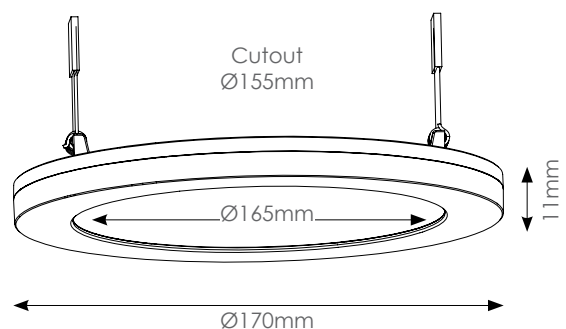

DOWNLIGHT FITTINGS

LED SUPER SLIM DOWNLIGHT

INTRODUCTION

The Synerji Super Slim LED Downlights combine exceptional light output with excellent transmittance in a sleek, modern design. Available in 6W, 12W, 18W, and 24W options, these versatile lights offer flexible installation choices including suspended, surface-mounted, and recessed applications. With their ultra-slim profile, they fit seamlessly into any workspace, delivering efficient, reliable illumination without compromising on style.

Voltage: 220–240V ~ 50 Hz

Beam Angle: 110°

LS: 25 000 hrs

PF: 0.5

IP Rating: IP20

CRI (Ra): >80

recessed

surface mounted

DIMENSIONS

NB - MUST BE INSTALLED BY A QUALIFIED ELECTRICIAN