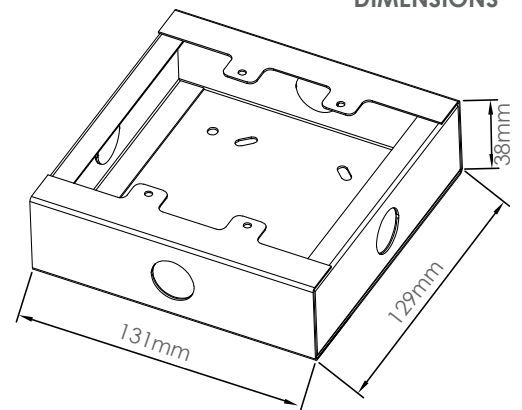

ELECTRICAL SOLUTIONS

by
synerji
ELECTRICAL

EXTENSION BOX

INTRODUCTION

Synerji Extension Boxes are designed to provide a safe, durable, and neat solution for housing electrical connections. Whether open or closed, these versatile boxes help streamline installations while protecting internal wiring. Crafted for both performance and visual appeal, they offer a clean, secure finish that enhances any electrical setup. Ideal for residential, commercial, or industrial use, Synerji's extension boxes bring reliability and style together in one essential component.

OPEN 4X4 EXTENSION BOX

SYH4X4EBO

Material: Metal
Thickness: 0.45mm
Colour: White
(Powdercoated)

DIMENSIONS

NB - MUST BE INSTALLED BY A QUALIFIED ELECTRICIAN.