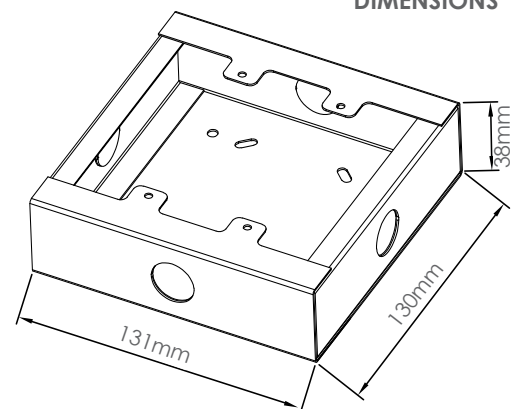

ELECTRICAL SOLUTIONS

by
synerji
ELECTRICAL

EXTENSION BOX

INTRODUCTION

Synerji Extension Boxes are designed to provide a safe, durable, and neat solution for housing electrical connections. Whether open or closed, these versatile boxes help streamline installations while protecting internal wiring. Crafted for both performance and visual appeal, they offer a clean, secure finish that enhances any electrical setup. Ideal for residential, commercial, or industrial use, Synerji's extension boxes bring reliability and style together in one essential component.

CLOSED 4X4 EXTENSION BOX

SYH4X4EBC

Material: Metal
Thickness: 0.45mm
Colour: White
(Powdercoated)

DIMENSIONS

NB - MUST BE INSTALLED BY A QUALIFIED ELECTRICIAN.