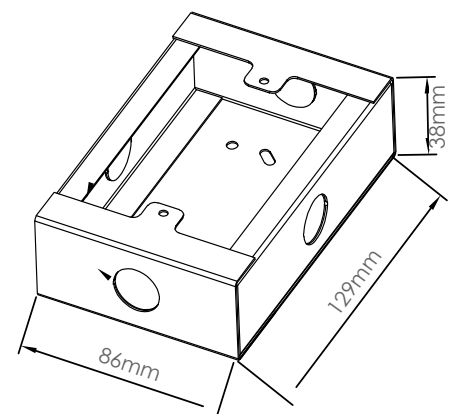

ELECTRICAL SOLUTIONS

by
synerji
ELECTRICAL

EXTENSION BOX

INTRODUCTION

Synerji Extension Boxes are designed to provide a safe, durable, and neat solution for housing electrical connections. Whether open or closed, these versatile boxes help streamline installations while protecting internal wiring. Crafted for both performance and visual appeal, they offer a clean, secure finish that enhances any electrical setup. Ideal for residential, commercial, or industrial use, Synerji's extension boxes bring reliability and style together in one essential component.

OPEN 4X2 EXTENSION BOX

SYH4X2EBO

Material: Metal
Thickness: 0.45mm
Colour: White
(Powdercoated)

DIMENSIONS

NB - MUST BE INSTALLED BY A QUALIFIED ELECTRICIAN.