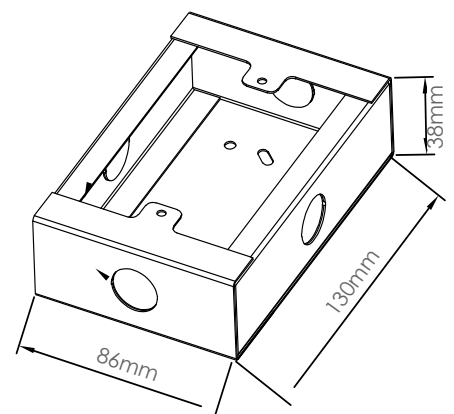

ELECTRICAL SOLUTIONS

by
synerji
ELECTRICAL

EXTENSION BOX

INTRODUCTION

Synerji Extension Boxes are designed to provide a safe, durable, and neat solution for housing electrical connections. Whether open or closed, these versatile boxes help streamline installations while protecting internal wiring. Crafted for both performance and visual appeal, they offer a clean, secure finish that enhances any electrical setup. Ideal for residential, commercial, or industrial use, Synerji's extension boxes bring reliability and style together in one essential component.

CLOSED 4X2 EXTENSION BOX

SYH4X2EBC

Material: Metal
Thickness: 0.45mm
Colour: White
(Powdercoated)

DIMENSIONS

NB - MUST BE INSTALLED BY A QUALIFIED ELECTRICIAN.