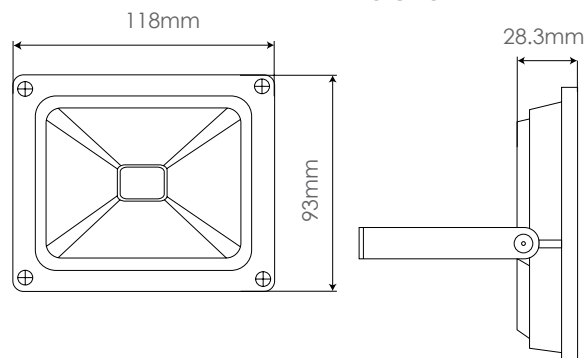

Humidity Range: 10-90%

Operating Temperature: -20°C to 45°C

Features: Adjustable 304 stainless steel mounting bracket, 2000V surge protection, 50cm Cabtyre cable.

Note: IP Rating not applicable for 12V

DIMENSIONS