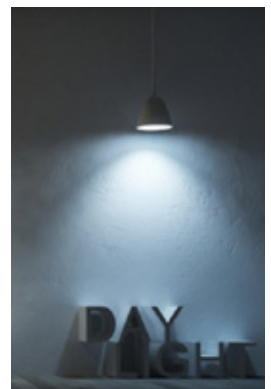

**DAYLIGHT
6000K**