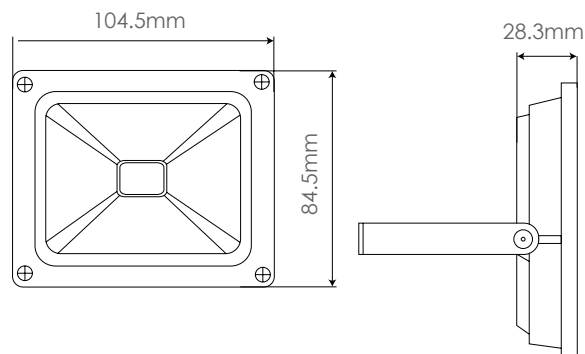

LS: 35 000 hrs

Material: Aluminum body

IP Rating: IP66

CRI (Ra): >80

Beam Angle: 120°

PF: 0.95

Humidity Range: 10-90%

Operating Temperature: -20°C to 45°

Features: Adjustable 304 stainless steel mounting bracket, 2000V surge protection, 50cm Cabtyre cable.

DIMENSIONS

**DAYLIGHT
6000K**

NB - MUST BE INSTALLED BY A QUALIFIED ELECTRICIAN.