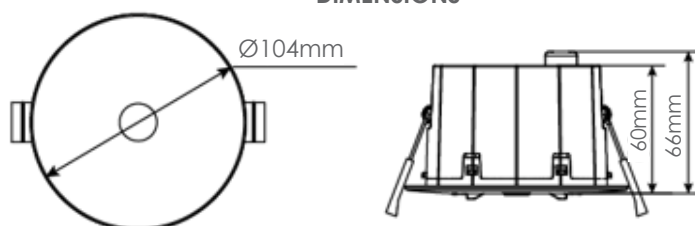

Emergency Mode:

Non-maintained (standard)

Function: Self-test

Material: PC housing

Operating Temperature:

20°C to +45°C

DIMENSIONS

NB - MUST BE INSTALLED BY A QUALIFIED ELECTRICIAN.