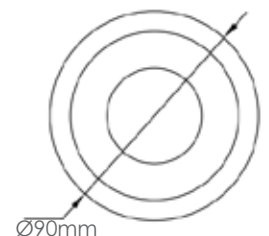

DOWNLIGHTS

DOWNLIGHT PC BLACK | WHITE

SYD704BK Black

SYD704WH White

Lamp Type: GU10 |
MR16 x1, Max LED 7W

Product Size:

- Diameter: Ø90mm

- Depth: 30mm

Cut Out: Ø75mm

Material: PC

Colour: Black & White

IP Rating: IP20

**Excludes Synerji lamp
& lamp holder.**

DIMENSIONS

30mm

Ø90mm