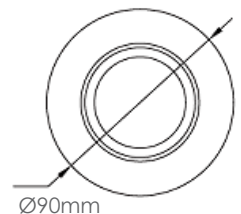

DOWNLIGHTS

DOWNLIGHT PC BLACK | WHITE

SYD703BK Black

SYD703WH White

Lamp Type: GU10 |
MR16 x1, Max LED 7W

Product Size:

- Diameter: Ø90mm
- Depth: 26mm

Cut Out: Ø75mm

Material: PC

Colour: Black & White

IP Rating: IP20

**Excludes Synerji lamp
& lamp holder.**

DIMENSIONS

NB - MUST BE INSTALLED BY A QUALIFIED ELECTRICIAN