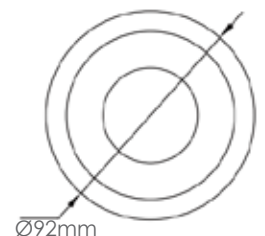

DOWNLIGHTS

DOWNLIGHT PC BLACK | WHITE

SYD702BK Black

SYD702WH White

Lamp Type: GU10 |
MR16 x1, Max LED 7W

Product Size:

- Diameter: Ø92mm
- Depth: 41mm

Cut Out: Ø75mm

Material: PC

Colour: Black & White

IP Rating: IP20

**Excludes Synerji lamp
& lamp holder.**

DIMENSIONS

NB - MUST BE INSTALLED BY A QUALIFIED ELECTRICIAN.