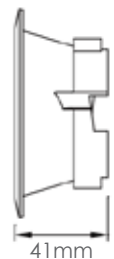

DOWNLIGHTS

DOWNLIGHT PC BLACK | WHITE

SYD702BK Black

SYD702WH White

Lamp Type: GU10 |
MR16 x1, Max LED 7W

Product Size:

- Diameter: Ø92mm
- Depth: 41mm

Cut Out: Ø75mm

Material: PC

Colour: Black & White

IP Rating: IP20

**Excludes Synerji lamp
& lamp holder.**

DIMENSIONS

NB - MUST BE INSTALLED BY A QUALIFIED ELECTRICIAN.