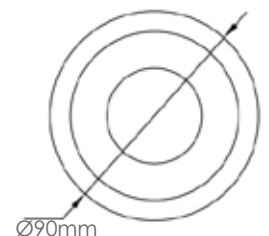

DOWNLIGHTS

DOWNLIGHT PVC BLACK | WHITE

SYD701BK Black

SYD701WH White

Lamp Type: GU10 |
MR16 x1, Max LED 7W

Product Size:

- Diameter: Ø90mm
- Depth: 25mm

Cut Out: Ø75mm

Material: PVC

Colour: Black & White

IP Rating: IP20

**Excludes Synerji lamp
& lamp holder.**

DIMENSIONS

NB - MUST BE INSTALLED BY A QUALIFIED ELECTRICIAN.