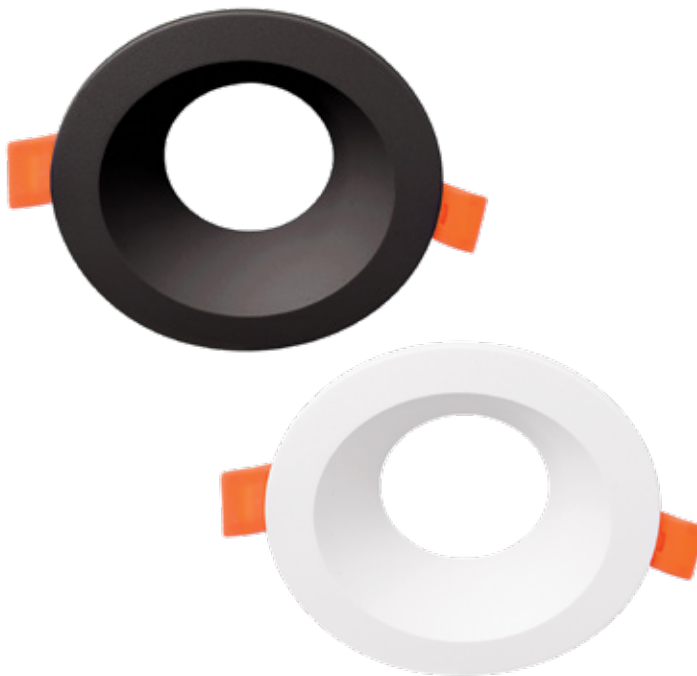

### Product Size:

- Diameter: Ø88.5mm
- Depth: 26mm

**Cut Out:** Ø70mm

**Material:** PC

**Colour:** Black & White

**IP Rating:** IP20

**Excludes Synerji lamp  
& lamp holder.**