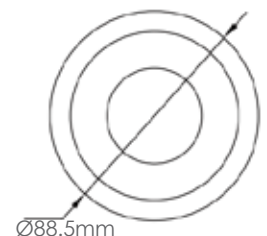

### Product Size:

- Diameter: Ø88.5mm
- Depth: 26mm

**Cut Out:** Ø70mm

**Material:** PC

**Colour:** Black & White

**IP Rating:** IP20

**Excludes Synerji lamp  
& lamp holder.**

### DIMENSIONS

**NB - MUST BE INSTALLED BY A QUALIFIED ELECTRICIAN.**