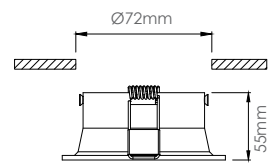

Cut Out: Ø72mm

Height: 55mm

IP Rating: IP65

Material: Aluminium

SYD23791WH

SYD23791SB

DIMENSIONS

Excludes Synerji lamp
& lamp holder.