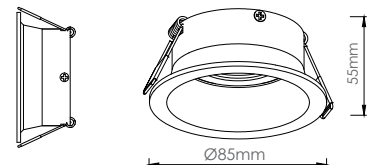

Cut Out: Ø72mm

Height: 55mm

IP Rating: IP65

Material: Aluminium

SYD23791WH

SYD23791SB

DIMENSIONS

Excludes Synerji lamp
& lamp holder.