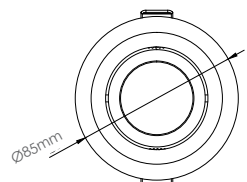

Cut Out: Ø72mm

Height: 55mm

IP Rating: IP65

Material: Aluminium

SYD23791WH

SYD23791SB

DIMENSIONS

Excludes Synerji lamp
& lamp holder.