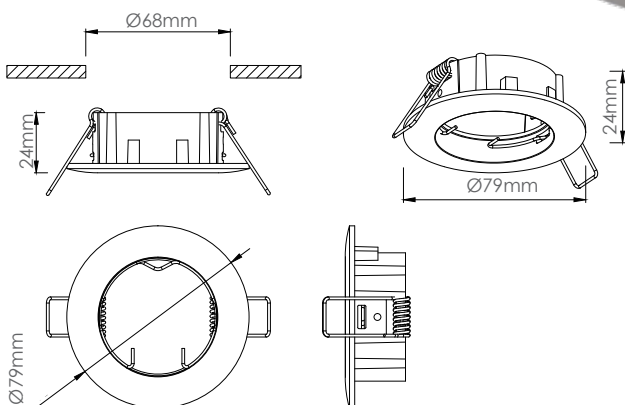

DOWNLIGHTS

RECESSED DOWNLIGHTS FIXED

Lamp Type: GU10 | MR16 x 1

Diameter: Ø79mm

Cut Out: Ø68mm

Height: 24mm

IP Rating: IP20

Material: Aluminium

**Excludes Synerji lamp
& lamp holder.**

SYD127SN

Satin Nickel

SYD127WH

White

SYD127AB

Antique Brass

DIMENSIONS