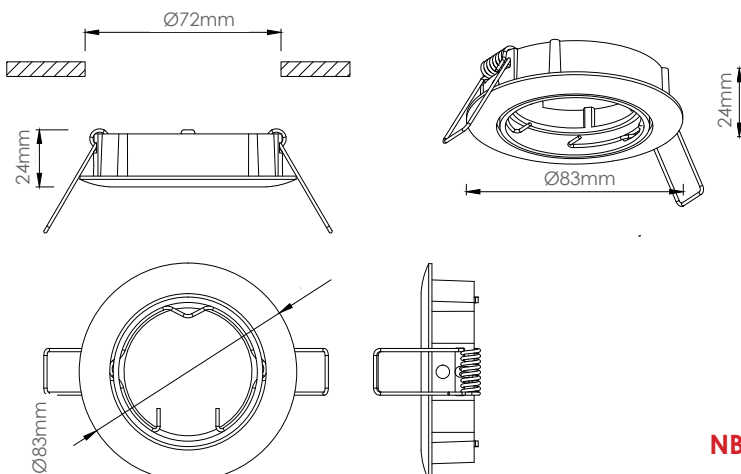

DOWNLIGHTS

RECESSED DOWNLIGHTS TILT

Lamp Type: GU10 | MR16 x 1

Diameter: Ø83mm

Cut Out: Ø72mm

Height: 24mm

IP Rating: IP20

Material: Aluminium

Excludes Synerji lamp & lamp holder.

SYD101WH

White

SYD101SN

Satin Nickel

DIMENSIONS

NB - MUST BE INSTALLED BY A QUALIFIED ELECTRICIAN