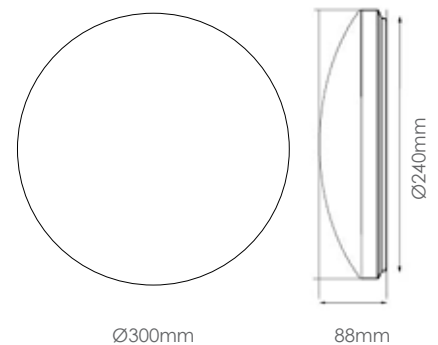

DIMENSIONS

NB - To be installed by a qualified electrician.