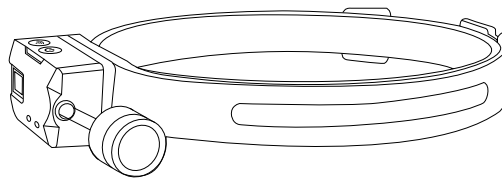

Capacity: 1200mAh

Battery Life: 2.5 – 8 hrs

Battery Cycles: 500

Charging Time: 2.5 hrs

Accessories:

1 × Head band, 1 × USB-C cable

Headband Circumference: 50cm

Charging Type: Type C