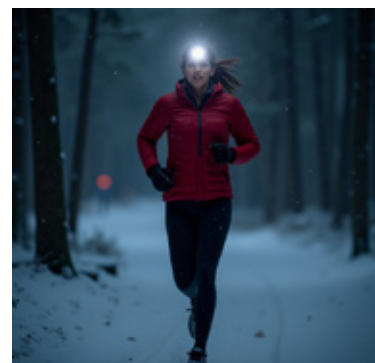

RECHARGEABLE SOLUTIONS

by
synerji
ELECTRICAL

LED HEADLAMP COB

INTRODUCTION

Light the way with ease using the Synerji LED headlamp, designed for comfort, flexibility, and reliable performance. Crafted from soft, durable materials, it offers a secure and comfortable fit for extended wear, while delivering bright, consistent illumination exactly where you need it. With convenient USB charging and a lightweight, hands-free design, it's ideal for everything from outdoor adventures to everyday tasks in low-light conditions.

LED HEADLAMP COB 5W LED + XPE LED 350 LM

SYRHLX

Wattage: 5W

Light Source: Integrated COB LED

Lumens: 350 lm (Max)

Material: Silica gel

Weight: 99g

Battery Type: Built-in Lithium-ion (Li-ion)

Capacity: 1200mAh

Battery Life: 2.5 – 8 hrs

Battery Cycles: 500

Charging Time: 2.5 hrs

Accessories:

1 × Head band, 1 × USB-C cable

Headband Circumference: 50cm

Charging Type: Type C

RECHARGEABLE