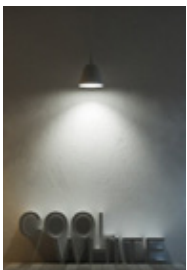

OUTDOOR LIGHTING

LED OUTDOOR PATH LIGHT

INTRODUCTION

Synerji Outdoor Path Lights enhance pathways, gardens, and walkways with reliable illumination and a clean, modern look. Designed to balance safety and ambience, they provide clear guidance after dark while complementing outdoor landscapes. Available in a range of sizes and colours, they offer flexible design options with durable, consistent performance for residential and commercial spaces.

OUTDOOR

SQUARE PATH LIGHT 8W INTERGRATED LED

SYOPL011GRCW CW - 4000K

Wattage: 8W Integrated LED

Lumens: 210 lm

Lumen Efficacy: 26 lm/W

Voltage: 220-240V ~ 50/60 Hz

Material: PC + ABS & PC Diffuser

Colour: Grey

IP Rating: IP65

LS: 30 000 hrs

PF: 0.5

CRI (Ra): ≥ 80

Features: UV Resistant & Anti-corrosion

DIMENSIONS

CW - 4000K