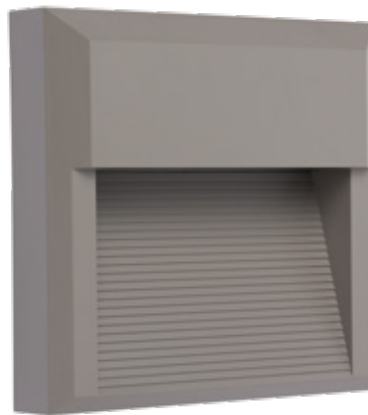

OUTDOOR

SQUARE PATH LIGHT 8W INTERGRATED LED

SYOPL011GRCW CW - 4000K

Wattage: 8W Integrated LED

Lumens: 210 lm

Lumen Efficacy: 26 lm/W

Voltage: 220-240V ~ 50/60 Hz

Material: PC + ABS & PC Diffuser

Colour: Grey

IP Rating: IP65

LS: 30 000 hrs

PF: 0.5

CRI (Ra): ≥ 80

Features: UV Resistant & Anti-corrosion

DIMENSIONS

CW - 4000K