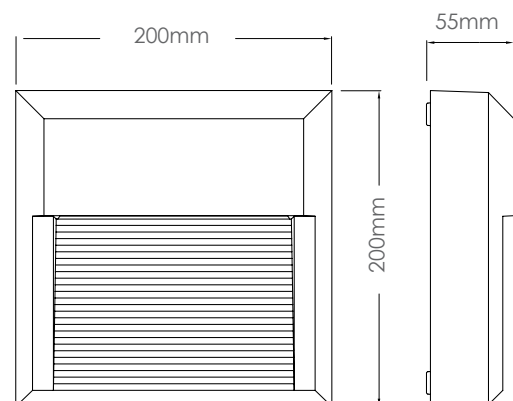

OUTDOOR

SQUARE PATH LIGHT 8W INTERGRATED LED

SYOPL011GRCW CW - 4000K

Wattage: 8W Integrated LED

Lumens: 210 lm

Lumen Efficacy: 26 lm/W

Voltage: 220-240V ~ 50/60 Hz

Material: PC + ABS & PC Diffuser

Colour: Grey

IP Rating: IP65

LS: 30 000 hrs

PF: 0.5

CRI (Ra): ≥ 80

Features: UV Resistant & Anti-corrosion

DIMENSIONS

CW - 4000K