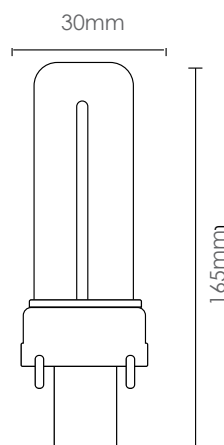

Voltage: 220–240V ~ 50–60Hz

Beam Angle: 130°

LS: 15 000 hrs

PF: 0.5

Input Current: 38 mA

CRI: Ra ≥ 80

Dimmable: Non-dimmable

Operating Temperature: -20°C ~40°C

DIMENSIONS

COOL WHITE

NB - MUST BE INSTALLED BY A QUALIFIED ELECTRICIAN.