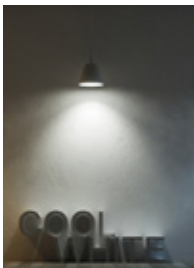

SYIWL13BCW

CW - 4000K

Wattage: 12W Integrated LED

Lumens: 1350 lm

Lumen Efficacy: 113 lm/W

Beam Angle: 120°

CRI (Ra): ≥80

Voltage: 220–240 V ~ 50 Hz

PF: 0.9

IP Rating: IP20

LS: 25 000 hrs

Colour: Black

Material: Aluminium + Metal + PC

COOL WHITE
4000K