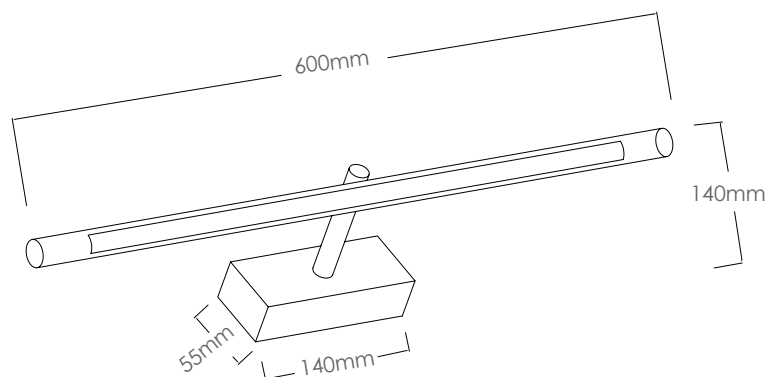

## LED MIRROR | PICTURE LIGHT BLACK 12W

**SYIWL13BCW**

**CW - 4000K**

**Wattage:** 12W Integrated LED

**Lumens:** 1350 lm

**Lumen Efficacy:** 113 lm/W

**Beam Angle:** 120°

**CRI (Ra):** ≥80

### DIMENSIONS

**NB - MUST BE INSTALLED BY A QUALIFIED ELECTRICIAN.**